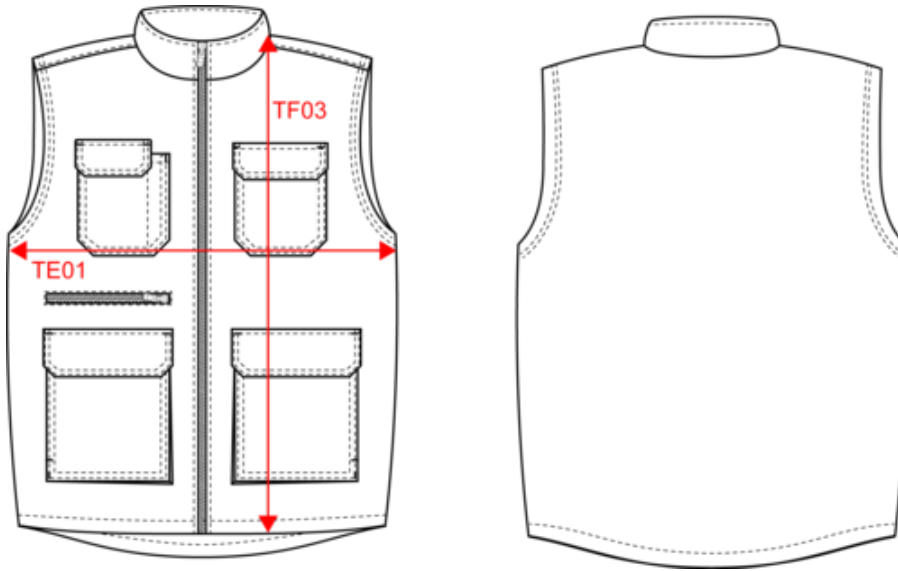

### Dimensions (cm)

Measurements in cm	XS	S	M	L	XL	XXL	3XL	4XL	5XL
TE01 - 1/2 chest width at 1.5cm below armhole	53.00	56.00	59.00	62.00	65.00	68.00	71.00	74.00	77.00
TF03 - Front total height from HSP	70.50	72.50	74.50	76.50	78.50	80.50	82.50	84.50	86.50